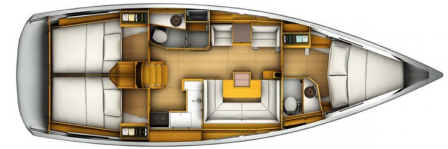

Jeanneau Sun Odyssey 419 "Mukoko II"

In our fleet since 2017, Mukoko II, Sun Odyssey 419, can accommodate, in complete comfort, up to 6 guests. Under deck 3 comfortable cabins, 2 bathrooms and a galley with a complete stove kit for 6 people. Equipped with full battens mainsail and lazy bag, furling genoa, bimini, sprayhood, cockpit cushions, inverter, external GPS, bow thruster, and an efficient solar panel installed on bimini. Optional gennaker on request.

Characteristics

Boatyard	Jeanneau
Year	2017
Length	12,76 m
Width	3,99 m
Draft	2,10 m
Displacement	7.860 kg
Motor	Yanmar 45 Hp
Helm	Wheel x 2
Water	530 lt
Fuel	200 lt
Cabins	3
Berth	6
Bathrooms	2
Jib	Furling
Mainsail	Full battens/Lazy bag
Sail surface	43,5 mq
Gennaker	Optional
Solar panels	100 Wp

DECK

Electric windlass
Anchor Rocna + 50 m chain
Anchor Danforth + rope
8 Fenders
Bow Fender
Stern Fender
Sprayhood
Bimini
Cockpit cushions
2 Winch handless
Tender m 2.40 + oars
Jerrican fuel 5 lt
Boat hook
Deck brush + sponge
Water hose
Shore conn. 220V
Adapter 32 AH
Cockpit table
Cockpit and bench seating teak
Deck shower
Mooring lines
Plastic bucket
Lifebuoy
Floating light
Outboard Honda 2.3 hp/4 stroke (optional)
Wi-Fi (optional)