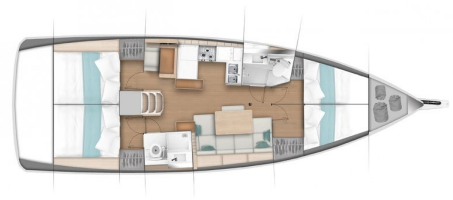

Jeanneau Sun Odyssey 440 "Maliba"

New Entry 2018, Sun Odyssey 440, Malibà, can accommodate, in complete comfort, up to 8 guests. Under deck 4 large cabins, 2 bathrooms with electric Wc, and a galley with a complete stove kit for 8 people. It has a totally innovative on-board circulation, thanks to revolutionary side decks that does not present any obstacle with the cockpit. Equipped with full battens mainsail and lazy bag, furling genoa, bimini, sprayhood, cockpit cushions, generator 5 KW, inverter, external GPS, bow thruster, air conditioning cold/hot 24.000 BTU and an efficient solar panel installed on bimini. Teak deck. Optional gennaker and Code 0 on request.

Characteristics

Boatyard	Jeanneau
Year	2018
Length	13,39 m
Width	4,29 m
Draft	2,20 m
Displacement	8.561 kg
Motor	Yanmar 57 Hp
Helm	Wheel x 2
Water	530 lt
Fuel	200 lt
Cabins	4
Berth	8
Bathrooms	2 - Electric
Jib	Furling
Mainsail	Full batten/Lazy bag
Sail surface	90,30 mq
Gennaker	Optional
Solar panels	200 Wp

DECK

Electric windlass
Anchor Rocna + 50 m chain
Anchor Danforth + rope
8 Fenders
Bow Fender
Stern Fender
Sprayhood
Bimini
Cockpit cushions
2 Winch handless
Tender m 2.40 + oars
Jerrican fuel 5 lt
Boat hook
Deck brush + sponge
Water hose
Shore conn. 220V
Adapter 32 AH
Cockpit table
Cockpit and bench seating teak
Teak deck
Deck shower
Mooring lines
Plastic bucket
Lifebuoy
Floating light
Outboard Honda 2.3 hp/4 stroke (optional)
Wi-Fi(optional)
Code 0 (optional)

Electric fridge
Hot water
12V + 220V sockets
Galley stove for 8 pax
Oven
8 Pillows
Blankets
Battery charger
Third battery
Generator
Inverter
Air conditioning cold/hot 24000 BTU
Gangway
Solar panel 200Wp