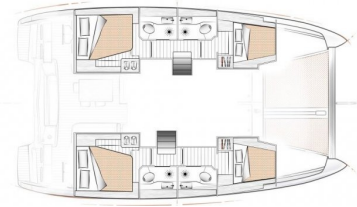

Excess Catamarans

Excess 12

"Excalibur"

New entry 2021, Excalibur, Excess 12, can accommodate, in complete comfort, up to 9 guests. Under deck 4 large cabins, 1 skipper cabin, 4 bathrooms with electric Wc, and a galley with a complete stove kit for 9 people. Equipped with top square mainsail and lazy bag, furling genoa, bimini hard top, cockpit cushions, inverter, external GPS and efficient solar panels installed. Optional gennaker and Code 0 on request.

Characteristics

Boatyard	Excess Catamarans
Year	2021
Length	11,74 m
Width	6,73 m
Draft	1,35 m
Displacement	10.300 kg
Motor	Yanmar 45 hp x 2
Helm	Wheel x 2
Water	600 lt
Fuel	200 lt x 2
Cabins	4 + 1
Berth	8 + 1
Bathrooms	4 electric
Jib	Furling
Mainsail	Top square/lazy bag
Sail surface	82,00 mq
Gennaker	Optional
Solar panels	280 Wp

DECK

Electric windlass
 Starboard electric winch
 Anchor Rocna + 50 m chain
 Anchor Danforth + rope
 8 Fenders
 Bow Fender
 Stern Fender
 Bimini Hard Top
 Cockpit cushions
 2 Winch handless
 Tender m 2.90 + oars
 Jerrican fuel 5 lt
 Boat hook
 Deck brush + sponge
 Water hose
 Shore conn. 220V
 Adapter 32 AH
 Teak cockpit table
 Cockpit teak
 Deck shower
 Mooring lines
 Plastic bucket
 Lifebuoy
 Floating light
 Outboard Yamaha 10 hp/4 stroke (included)
 Wi-Fi (optional)